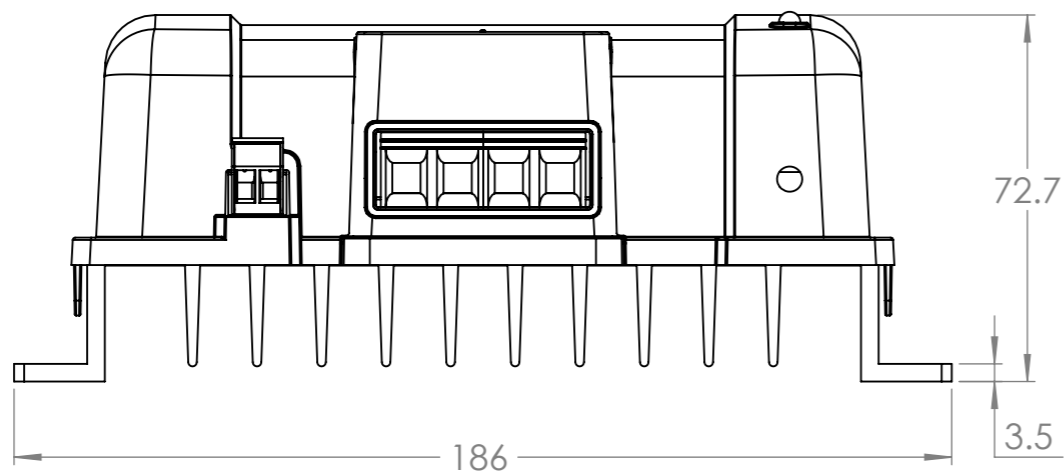

Dimension Drawing - Orion 360W isolated	
ORI121240110	Orion-Tr 12/12-30A (360W) Isolated DC-DC converter
ORI122441110	Orion-Tr 12/24-15A (360W) Isolated DC-DC converter
ORI241240110	Orion-Tr 24/12-30A (360W) Isolated DC-DC converter
ORI481240110	Orion-Tr 48/12-30A (360W) Isolated DC-DC converter

DETAIL A
4x
SCALE 1 : 1

Dimensions in mm