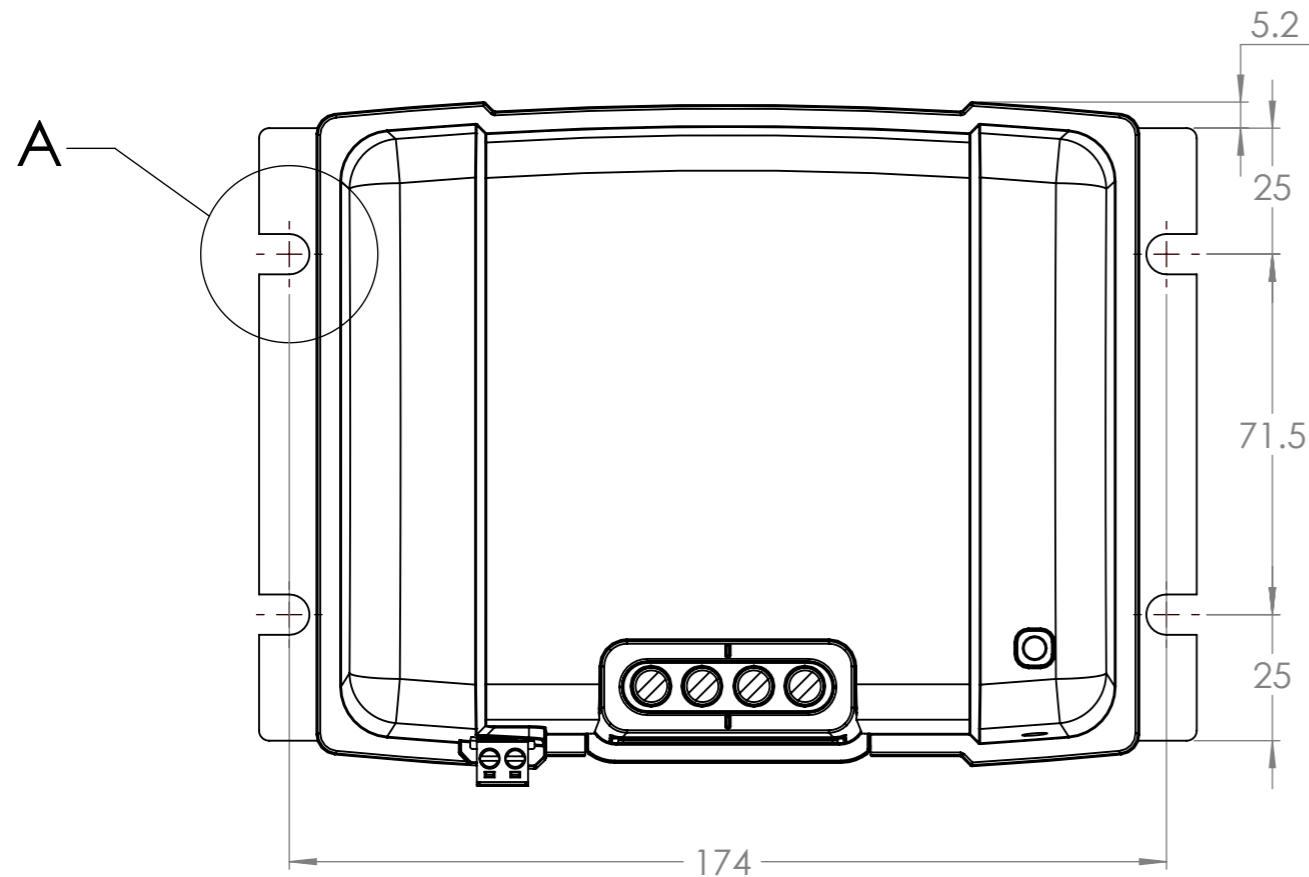

Dimension Drawing - Orion 360W isolated	
ORI121240110	Orion-Tr 12/12-30A (360W) Isolated DC-DC converter
ORI122441110	Orion-Tr 12/24-15A (360W) Isolated DC-DC converter
ORI241240110	Orion-Tr 24/12-30A (360W) Isolated DC-DC converter
ORI481240110	Orion-Tr 48/12-30A (360W) Isolated DC-DC converter

DETAIL A
4x
SCALE 1 : 1

Dimensions in mm