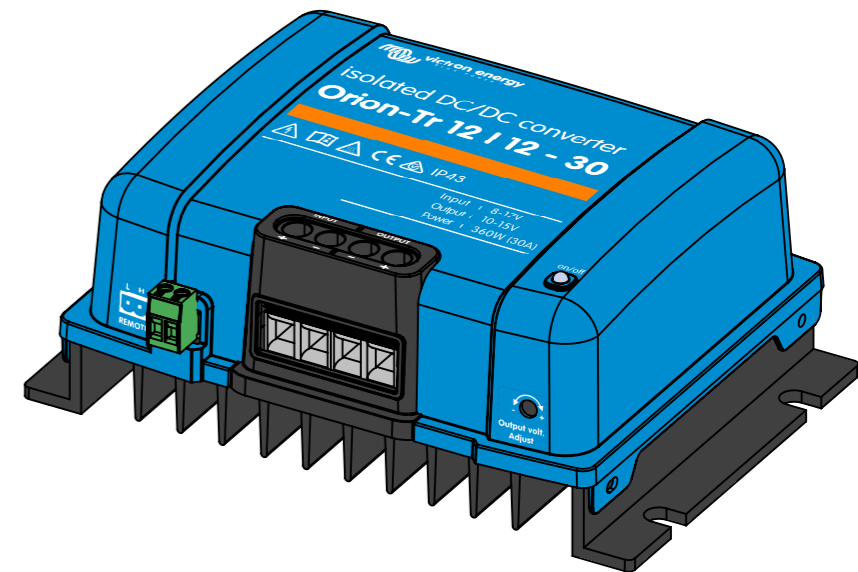

Dimension Drawing - Orion 360W isolated	
ORI121240110	Orion-Tr 12/12-30A (360W) Isolated DC-DC converter
ORI122441110	Orion-Tr 12/24-15A (360W) Isolated DC-DC converter
ORI241240110	Orion-Tr 24/12-30A (360W) Isolated DC-DC converter
ORI481240110	Orion-Tr 48/12-30A (360W) Isolated DC-DC converter

DETAIL A
4x
SCALE 1 : 1

Dimensions in mm