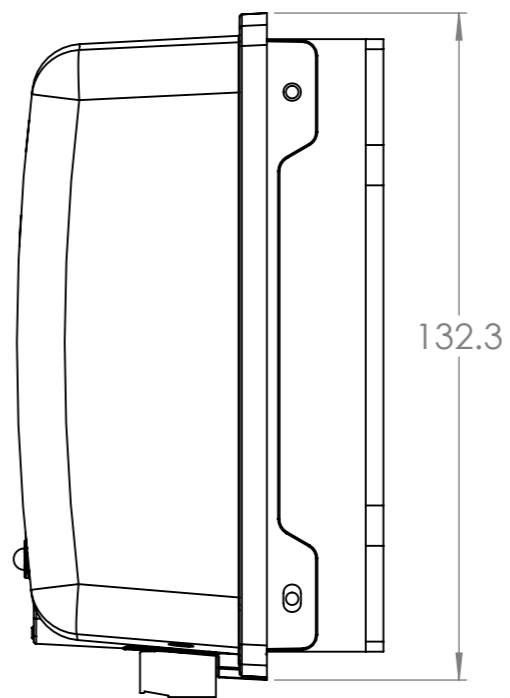

Dimension Drawing - Orion 360W isolated	
ORI121240110	Orion-Tr 12/12-30A (360W) Isolated DC-DC converter
ORI122441110	Orion-Tr 12/24-15A (360W) Isolated DC-DC converter
ORI241240110	Orion-Tr 24/12-30A (360W) Isolated DC-DC converter
ORI481240110	Orion-Tr 48/12-30A (360W) Isolated DC-DC converter

DETAIL A
4x
SCALE 1 : 1

Dimensions in mm