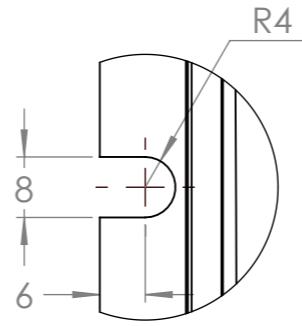

Dimension Drawing - Orion 360W isolated	
ORI121240110	Orion-Tr 12/12-30A (360W) Isolated DC-DC converter
ORI122441110	Orion-Tr 12/24-15A (360W) Isolated DC-DC converter
ORI241240110	Orion-Tr 24/12-30A (360W) Isolated DC-DC converter
ORI481240110	Orion-Tr 48/12-30A (360W) Isolated DC-DC converter

DETAIL A
4x
SCALE 1 : 1

Dimensions in mm